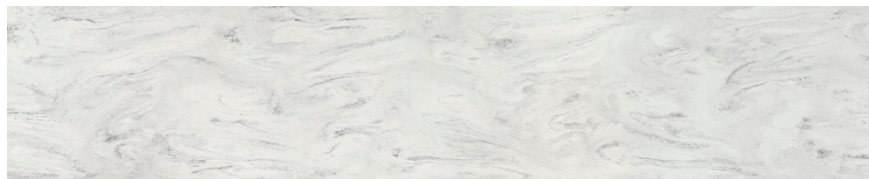

CARRARA LINO FULL SHEET VISUALIZATION